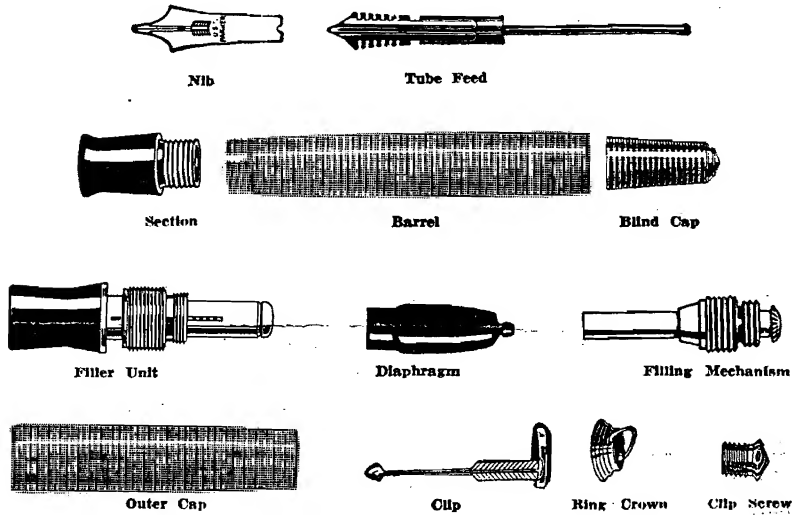

Parker

REPAIR PARTS

Price List

No. 5306

The Parker Pen Company

JANESVILLE • WISCONSIN • U. S. A.

PARKER VACUMATIC PEN PARTS

	\$10.00 Senior Maxima & Maxima Vacumatic	\$8.75 Major & Debutante Vacumatic	\$7.50 Standard & Slender Vacumatic	\$5.00 Junior & Debutante Vacumatic
Nib	4.50	3.50	3.50	2.00
Tube Feed30	.30	.30	.30
Section30	.30	.30	.20
Barrel	1.80	1.20	1.20	.80
Filler Unit Complete60	.60	.60	.60
Filling Mechanism50	.50	.50	.50
Diaphragm10	.10	.10	.10
Blind Cap Complete50	.50	.40	.20
Blind Cap Section40	.40	.30	.10
Blind Cap Band05	.05	.05	.05
Blind Cap Screw05	.05	.05	.05
Outer Cap	1.70	1.70	1.10	.70
Clip Screw05	.05	.05	.05
Clip60	.60	.60	.60
Ring Crown60	

PARKER BUTTON FILLER PEN PARTS

	\$7.00 Duofold Senior	\$5.00 Duofold Junior	\$5.00 Duofold Lady	\$5.00 Duofold Midget	\$3.50 DeLuxe Challenger	\$2.75 Parker Challenger
Nib	3.50	2.50	2.50	2.50	1.50	1.25
Feed	.15	.15	.15	.15	.15	.15
Section	.15	.15	.15	.15	.15	.15
Barrel	1.40	.90	.80	.80	.70	.50
Blind Cap	.10	.10	.10	.10	.10	.10
Bar	.10	.10	.10	.10	.10	.10
Sac	.10	.10	.10	.10	.10	.10
Outer Cap	1.40	.90	.80	.80	.70	.50
Inner Cap	.20	.20	.20	.20		
Clip Screw					.05	.05
Clip	.30	.30	.30	.30	.30	.30
Ring					.30	.30

PARKER PENCIL PARTS

POINT

MECHANISM

BARREL

CAP

CLIP or SCREW RING

CLIP SCREW

List Price of Pencil Parts	VACUMATIC PENCIL PARTS				DUOFOLD PENCIL PARTS		
	\$5.00 Senior Maxima & Maxima Vacumatic	\$4.00 Major Vacumatic	\$3.75 Standard & Slender Vacumatic	\$3.50 Debutante & Junior Vacumatic	\$4.25 Duofold Senior	\$3.75 Duofold Junior	\$3.25 Duofold Lady
Point40	.40	.40	.40	.80	.70	.60
Mechanism	1.30	1.00	1.00	1.00	1.50	1.30	1.10
Barrel	1.20	.80	.80	.60	.90	.80	.70
Cap	1.40	1.40	1.00	.80	.90	.80	.70
Clip Screw05	.05	.05	.05	.05	.05	.05
Clip60	.60	.60	.60	.30	.30	.30
Ring Crown60	.60			.30